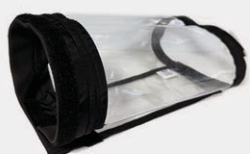

Suitable for: rainCover Mini, rainCover Small, rainCover Medium and rainCover for RED.

LensC M

Easy to attach to the universal rainCover with the zipper

For lenses up to 7.9 in / 20 cm in length & ø 3.9 in / 10 cm

LensC L

Easy to attach to the universal rainCover with the zipper

For lenses up to 7.9 in / 20 cm in length & ø 5.9 in / 15 cm

LensC XL

Easy to attach to the universal rainCover with the zipper

For lenses up to 11.8 in / 30 cm in length & ø 6.7 in / 17 cm

For (on-camera) monitors up to 7-inch

handGrip Cover

Easy to attach with hook-and-loop fasteners

For trigger grips / hand controls

rainCover Extension Kit

Extension set of covers suitable for the rainCover Mini, -Small, -Medium and rainCover for RED. Includes 4 different sized lens covers, 3 viewfinder covers and 1 universal handgrip cover.