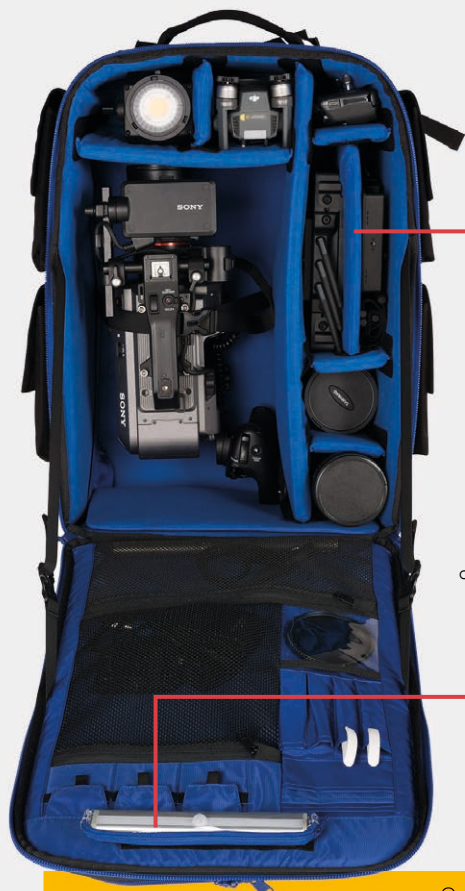

Outside (L x W x H)	Inside (L x W x H)	Weight
cm: 50 x 30 x 26 inch: 19.7 x 11.8 x 10.2	cm: 45 x 18 x 23 inch: 17.7 x 7.1 x 9.1	kg: 2.35 lbs: 5.18

transPorter Large - Black

1 transPorter Large - Black, 1 Removable shoulder strap, 2 Removable dividers, 1 Lens pouch, 1 Accessory pouch, 1 Lens protection cover

Code: 2709.0432
SKU: CAM-TRANSP-LRG-BL

Outside (L x W x H)	Inside (L x W x H)	Weight
cm: 58 x 30 x 29 inch: 22.8 x 11.8 x 11.4	cm: 52 x 21 x 27 inch: 20.5 x 8.3 x 10.6	kg: 2.85 lbs: 6.28

Smart storage solutions for accessories, large and small, for example these pockets to store your SD cards.

The transPorter Medium & Large are supplied with three accessory protection items; a lens pouch, a lens cover and a pouch to store small items such as cables.

travelMate series

Removable dividers with extra wide hook-and-loop fasteners for better adhesion to the fabric.

On the front, a separate compartment is added to store your laptop or tablet. Various pockets and slits on both the inside and outside of the bag help you store and organize several smaller items.

Every travelMate is supplied with a complimentary LED light with motion sensor that lights up as soon as you open up the bag!