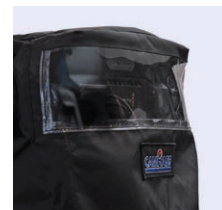

securityCovers

Steel wire protective and weather resistant covers

P11

run&gunBags

Run-and-gun style bags

P15

viewFinder Cover

Universal cover for 7" LCD Viewfinders