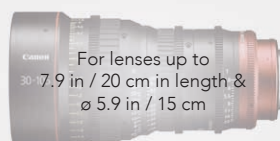

Suitable for: rainCover Mini, rainCover Small, rainCover Medium and rainCover for RED.

LensC M

Easy to attach to the universal rainCover with the zipper

For lenses up to 7.9 in / 20 cm in length & ø 3.9 in / 10 cm

LensC L

Easy to attach to the universal rainCover with the zipper

For lenses up to 7.9 in / 20 cm in length & ø 5.9 in / 15 cm

LensC XL

Easy to attach to the universal rainCover with the zipper

For lenses up to 11.8 in / 30 cm in length & ø 6.7 in / 17 cm

LensC XXL

Easy to attach to the universal rainCover with the zipper

For lenses up to 18.9 in / 48 cm in length & matte boxes

viewFinder Cover S

Also available as a separate item:

Code: 2709.0511
SKU: CAM-VFC-S